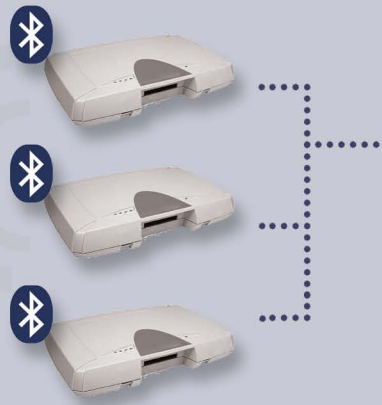

mobileFX™ ODP Server Plugins

- Social Networking, Dating Blogging, Facebook
- Transportation Information Flights Information
- Entertainment Guide Movies & Theaters Guide
- Customer Support General Inquiries
- Sports Results RSS Feeds
- Tourist Guides Location Based Services
- Catering Delivery Meal Ordering
- Emergency Services AMBER ALERT

Based on mobileFX™ ODP Server Technology

mobileFX™ ODP Server exposes an ActiveX COM Extensibility Plugin Interface (API) with several Commercial Plugins already available by mobileFX™. Developers can extend server's functionality and build their own Added Value Services with seamless J2ME client development in mobileFX™ Studio.